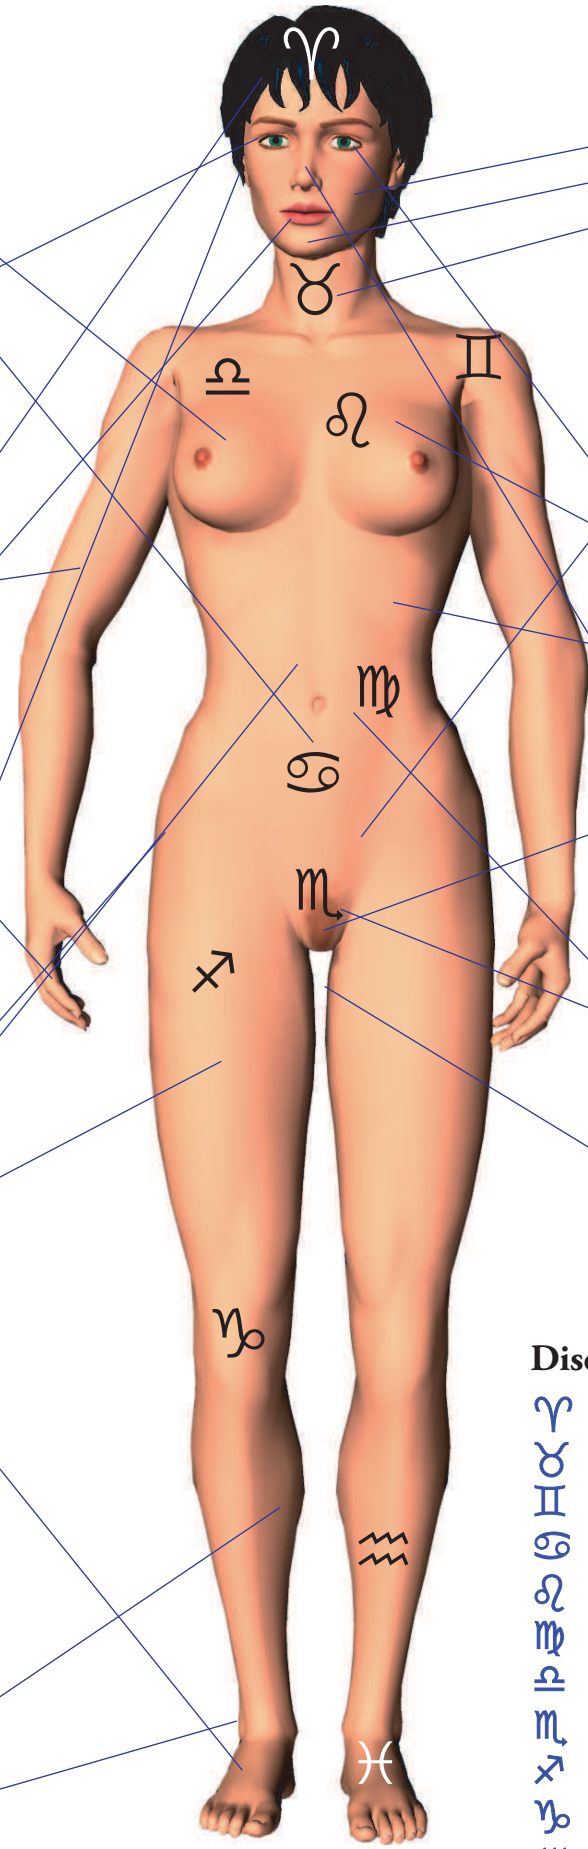

# BodyArcheTypes

**Nurturer**  
  
**MOON**  
 breasts  
 stomach  
 digestion  
 fluid balance  
 left eye of male  
 milk production  
 right eye of female  
 glandular secretions

**Storyteller**  
  
**MERCURY**  
 arms  
 sight  
 brain  
 hands  
 mouth  
 fingers  
 tongue  
 hormones  
 nervous system  
 respiratory system

**Explorer**  
  
**JUPITER**  
 right ear  
 hips  
 liver  
 thighs  
 feet  
 pancreas  
 upper forehead  
 arterial blood circulation  
 glycogen and fatty tissues

**Renegade**  
  
**URANUS**  
 calves  
 ankles  
 body electric  
 higher nervous system

**Lover**  
  
**VENUS**  
 cheeks  
 chin  
 throat  
 ovaries  
 sense of taste  
 voice & singing  
 venous blood circulation  
 sensory organs of skin  
 kidneys

**Sovereign**  
  
**SUN**  
 heart  
 spleen  
 sperm  
 oxygen  
 left eye of female  
 right eye of male  
 circulatory system  
 upper back